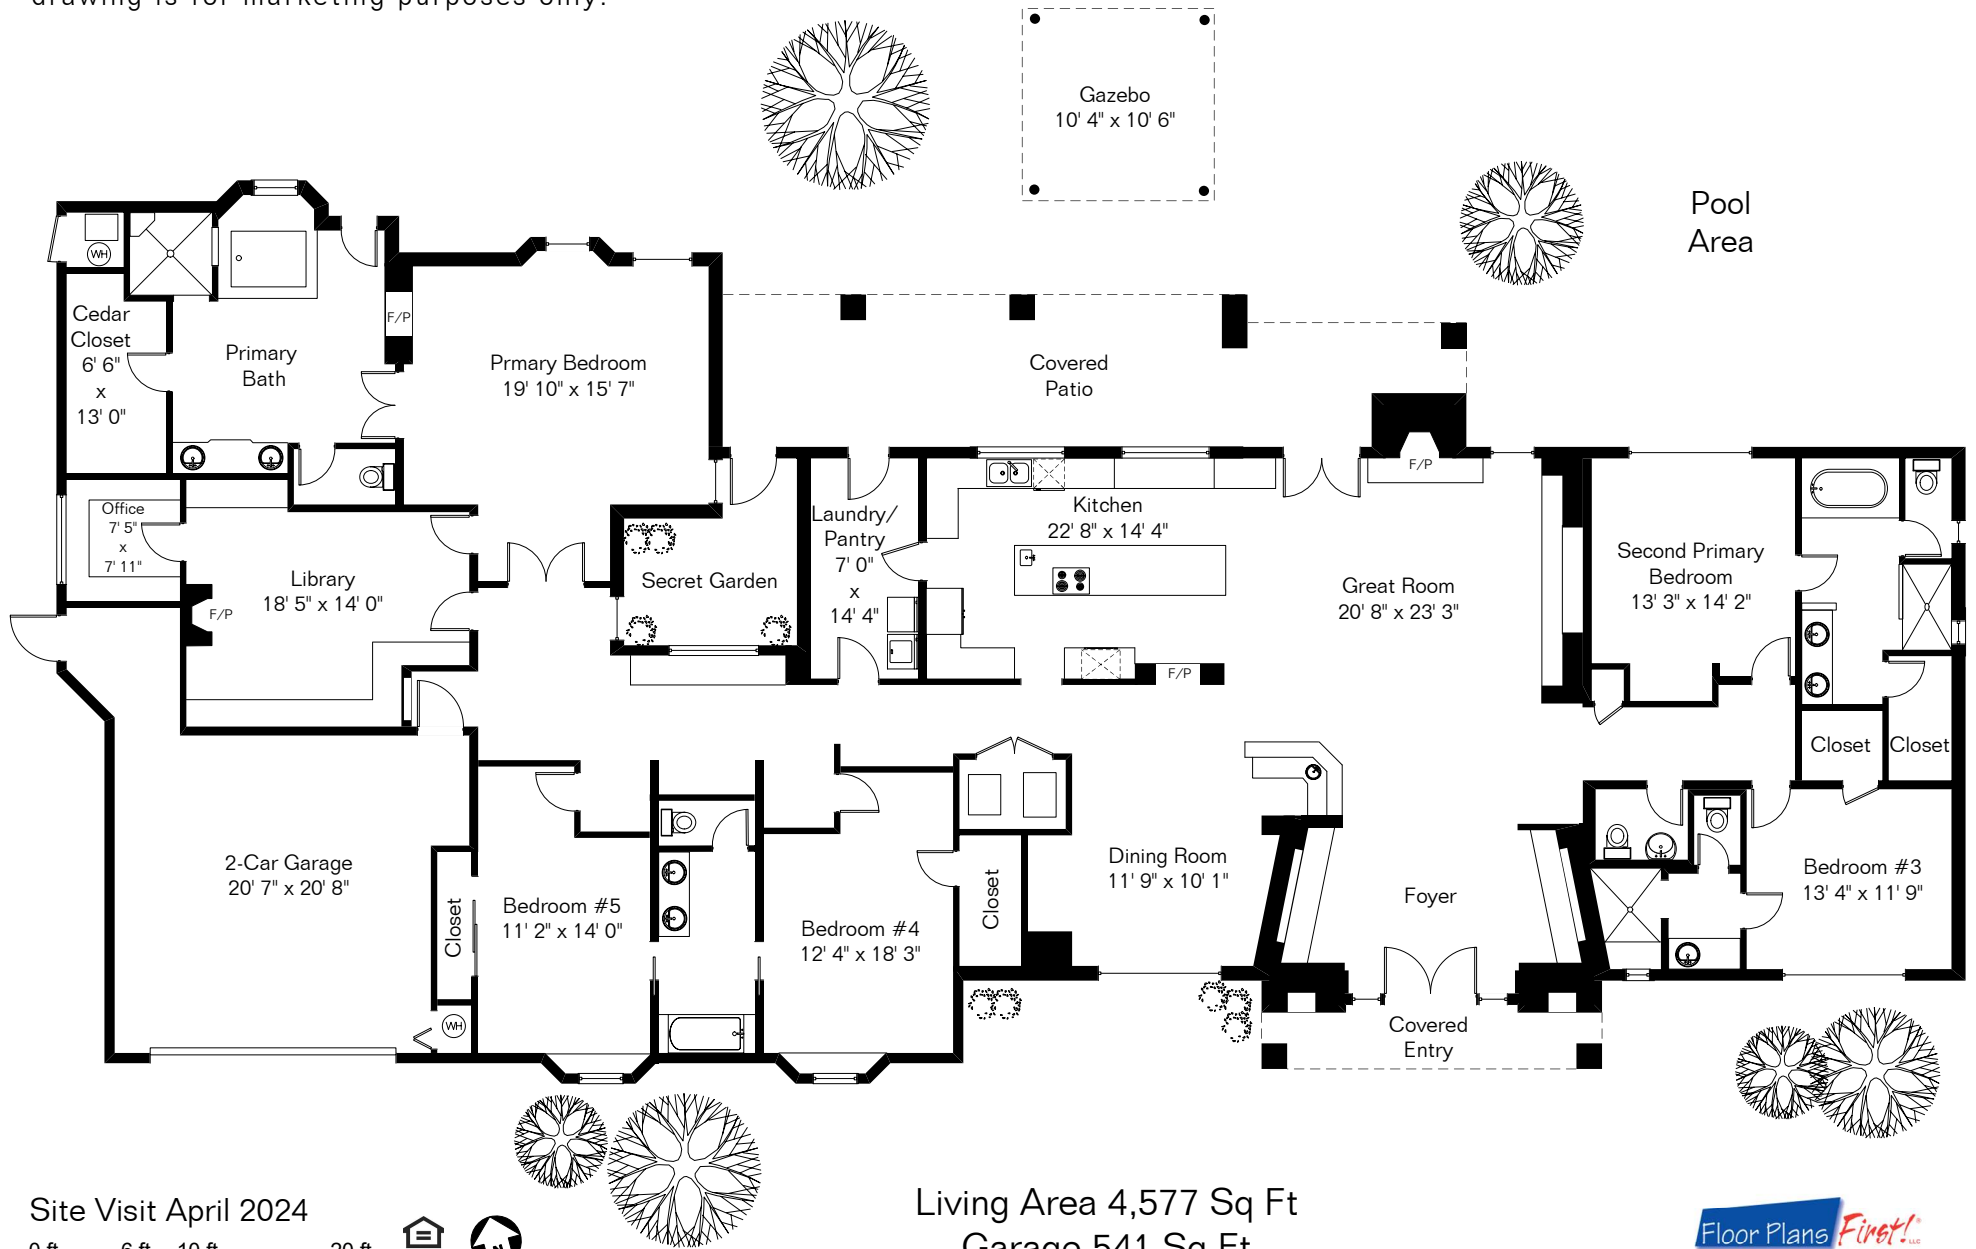

The square footages and room size information are deemed to be reliable but are not guaranteed and should be independently verified. This drawing is for marketing purposes only.

6115 E San Mateo

Site Visit April 2024

Living Area 4,577 Sq Ft
Garage 541 Sq Ft

Floor Plans First!
See the Floor Plan First!

FloorPlansFirst.com™
(520) 881-1500

Copyright 2024 Floor Plans First! LLC
All Rights Reserved.